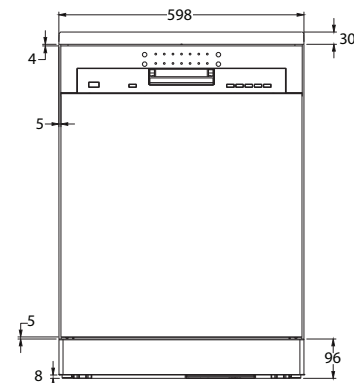

## PRODUCT INFORMATION

<b>Overall Dimensions (mm)</b>	598(W) x 845(H) x 600(D)
<b>Capacity</b>	14 Place Settings
<b>Power</b>	220-240 50Hz, 2100W Max
<b>WELS Rating</b>	4.5 Stars/12.5L Per Wash Reg No: D02318
<b>Energy Rating</b>	3 Stars/265kWh Per Year Reg No: ADW0628
<b>Noise Level</b>	49dB
<b>Dryer Type</b>	Residual Heat
<b>Cutlery Holder Type</b>	Cutlery Basket
<b>Programmes</b>	7
<b>Adjustable Basket Height</b>	Yes
<b>Child Lock</b>	Yes
<b>Aquastop</b>	Yes
<b>Eco Programme</b>	Yes
<b>Delay Start</b>	Yes 1-24h
<b>Finish</b>	Stainless Steel
<b>Warranty</b>	2 Years

FRONT VIEW

SIDE VIEW

**PLEASE NOTE:** Technical and product specifications may change; therefore, cut-outs for appliances should only be by physical product measurements. The above information is indicative only.