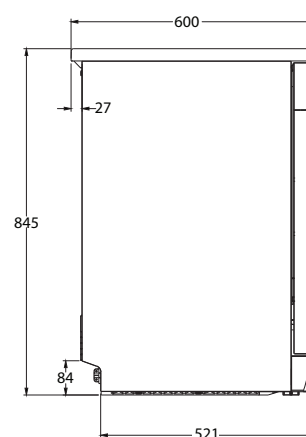

## PRODUCT INFORMATION

<b>Overall Dimensions (mm)</b>	598(W) x 845(H) x 600(D)
<b>Capacity</b>	14 Place Settings
<b>Power</b>	220-240 50Hz, 2100W Max
<b>WELS Rating</b>	4.5 Stars/12.5L Per Wash Reg No: D02318
<b>Energy Rating</b>	3 Stars/265kWh Per Year Reg No: ADW0628
<b>Noise Level</b>	49dB
<b>Dryer Type</b>	Residual Heat
<b>Cutlery Holder Type</b>	Cutlery Basket
<b>Programmes</b>	7
<b>Adjustable Basket Height</b>	Yes
<b>Child Lock</b>	Yes
<b>Aquastop</b>	Yes
<b>Eco Programme</b>	Yes
<b>Delay Start</b>	Yes 1-24h
<b>Finish</b>	Stainless Steel
<b>Warranty</b>	2 Years

FRONT VIEW

SIDE VIEW

**PLEASE NOTE:** Technical and product specifications may change; therefore, cut-outs for appliances should only be by physical product measurements. The above information is indicative only.